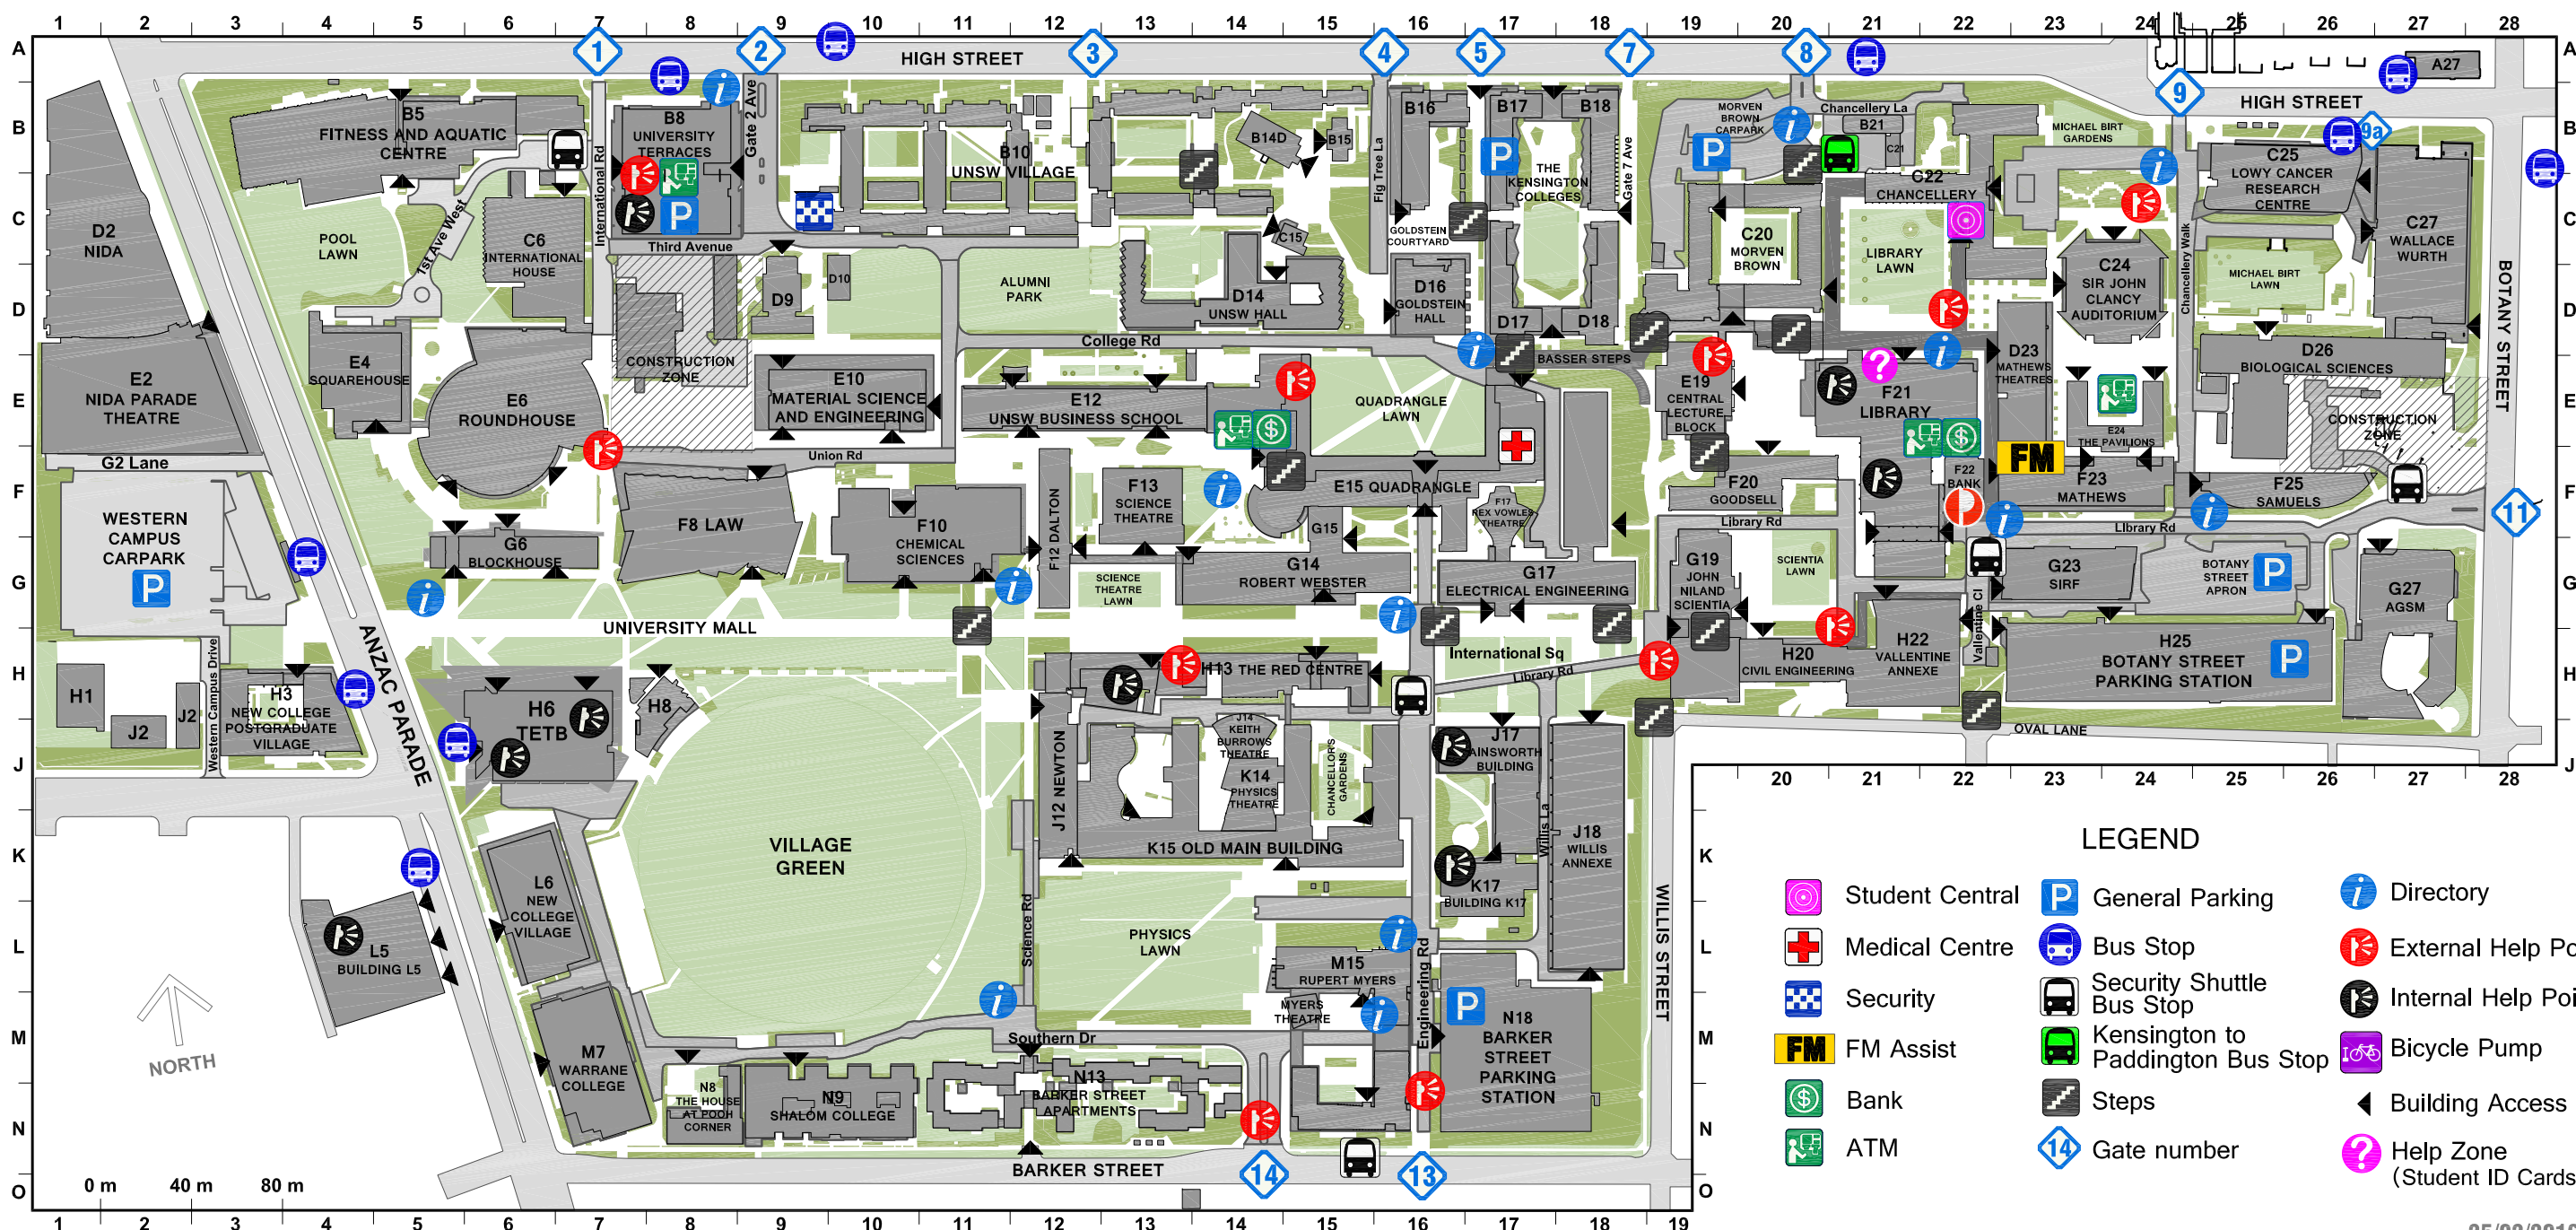

Kensington Campus

LEGEND

	Student Central		General Parking		Directory
	Medical Centre		Bus Stop		External Help Point
	Security		Security Shuttle Bus Stop		Internal Help Point
	FM Assist		Kensington to Paddington Bus Stop		Bicycle Pump
	Bank		Steps		Building Access
	ATM		Gate number		Help Zone (Student ID Cards)